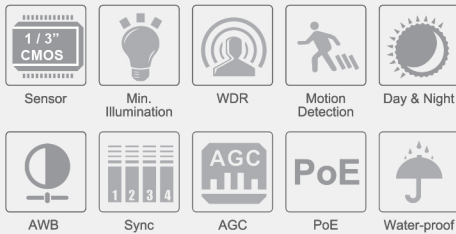

H.265 4Mp Network Vandal Dome Camera

Key Features

- 4MP (2688 × 1520) H.265 full real time coding
- Max. resolution: 2688 × 1520
- ICR auto switch, true day / night
- 10 ~ 20m IR night view distance
- 3D DNR, physical WDR
- Support HLC, BLC and defogging
- ROI coding
- Support local CVBS video output and one-way audio
- Support hardware reset
- Support PoE power supply
- Support smart phone, iPad, remote monitoring
- Support P2P
- IP66 & IK10 ingress protection
- Support three streams